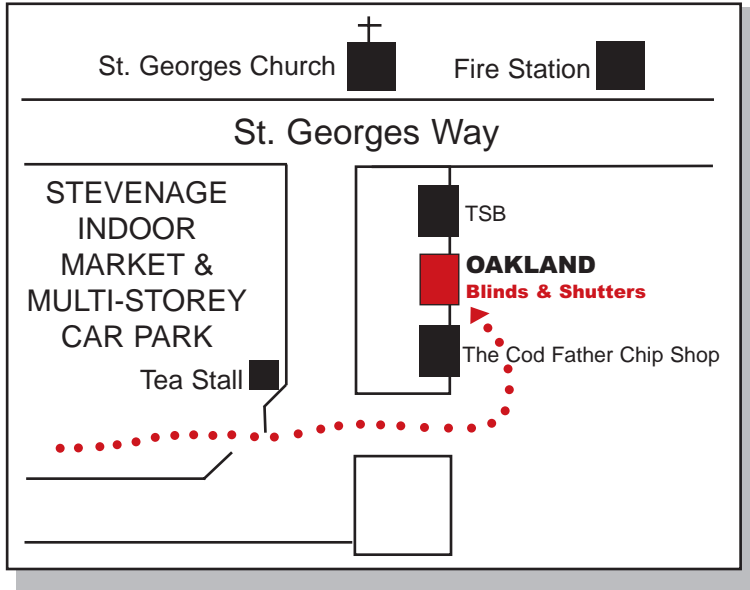

HOW TO FIND US . . .